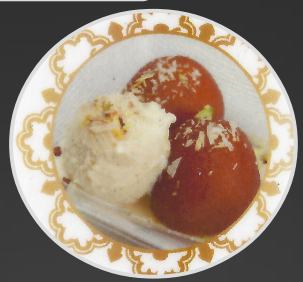

INDIAN DESSERTS

Gulab Jaman £3.95
2 Pcs Served warm with ice-cream